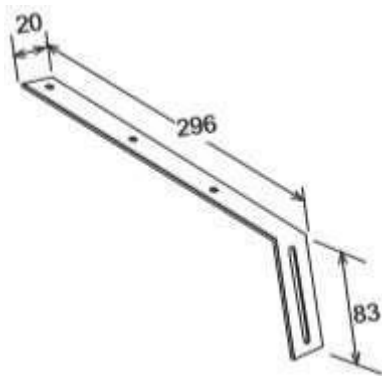

8. GANCHO METÁLICO PARA CANAL EM PVC